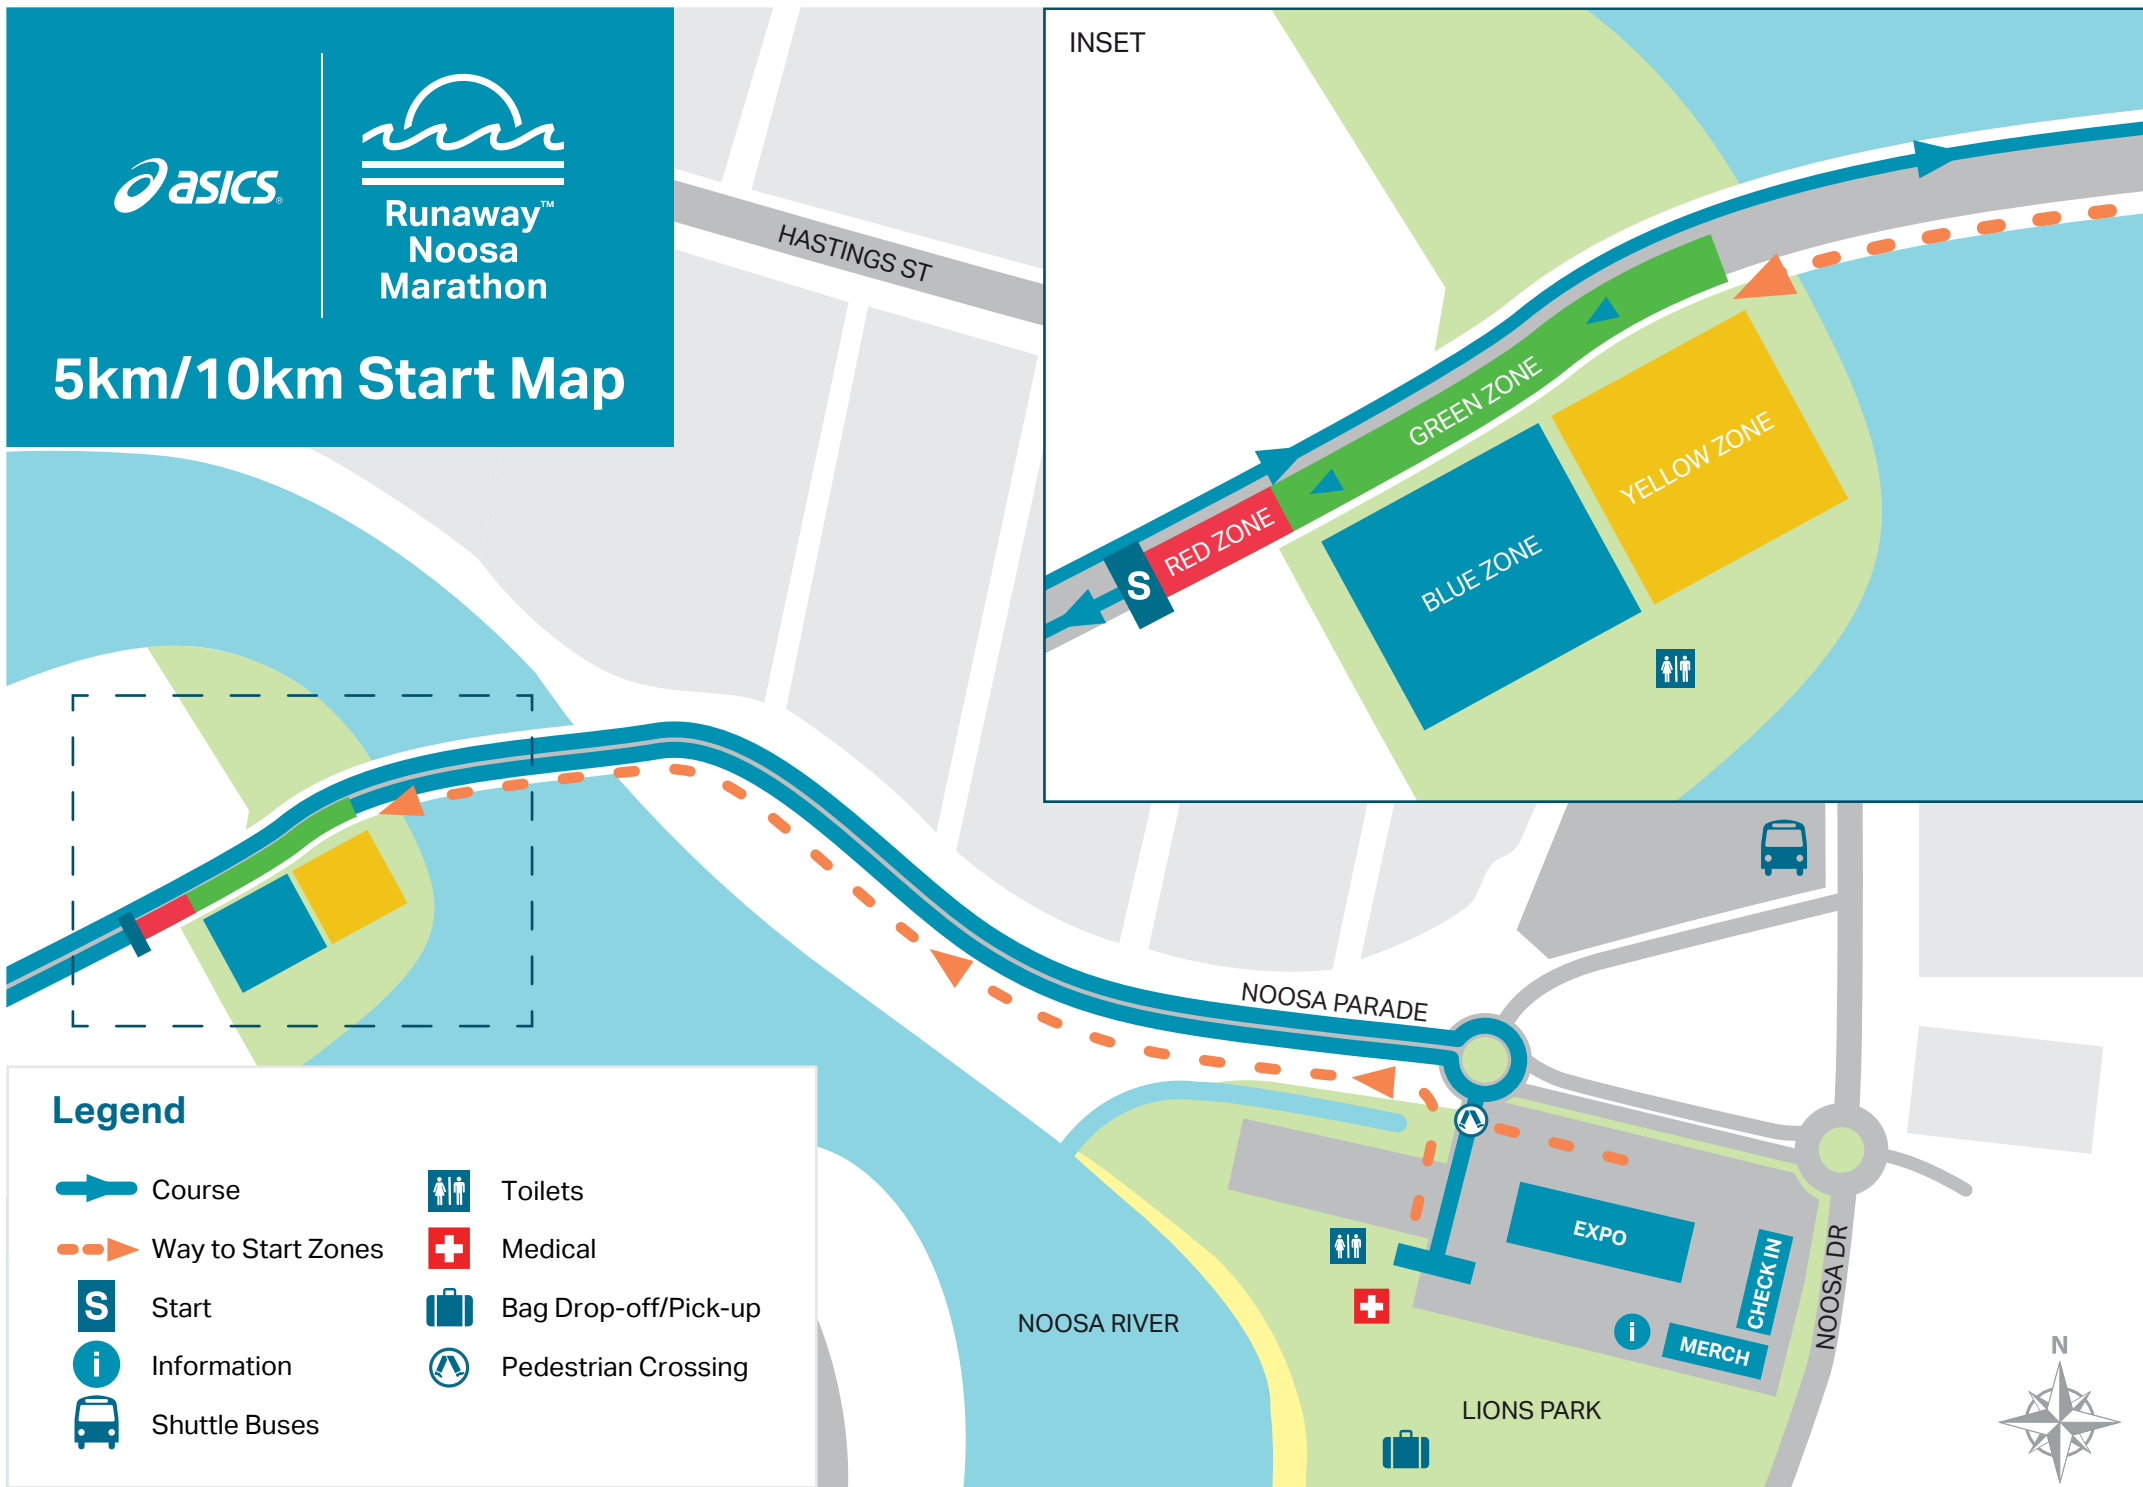

Runaway™
Noosa
Marathon

5km/10km Start Map

INSET

HASTINGS ST

GREEN ZONE

YELLOW ZONE

BLUE ZONE

NOOSA PARADE

NOOSA RIVER

LIONS PARK

NOOSA DR

EXPO

MERCH

CHECK IN

Legend

Course

Way to Start Zones

Start

Information

Shuttle Buses

Toilets

Medical

Bag Drop-off/Pick-up

Pedestrian Crossing